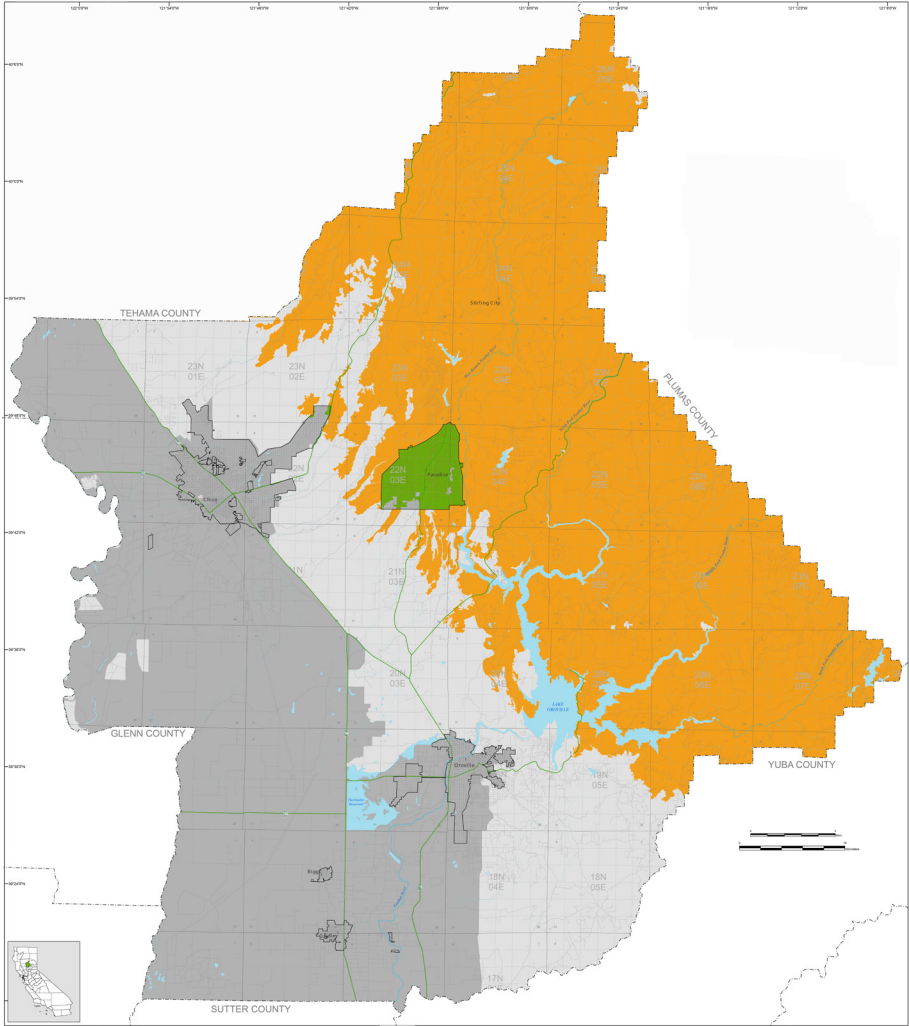

# Very High Fire Hazard Severity Zones

VHFHSZ

## Local Responsibility Area

- VHFHSZ (Paradise)
- Non-VHFHSZ

## State or Federal Responsibility Area

- VHFHSZ
- Non-VHFHSZ

This specific map is based on a geographic information system dataset that depicts final CAL FIRE recommendations for Very High FHSZs within Butte County.